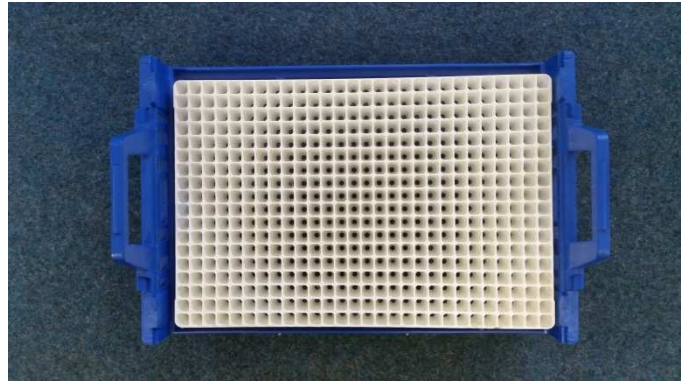

X CARRY TRAY

External dimensions : 667x444/297 mm

Internal dimensions : 605x430 mm

Weight: 1.680 kg

Packing: 60 units on a pallet 111x133x245 cm