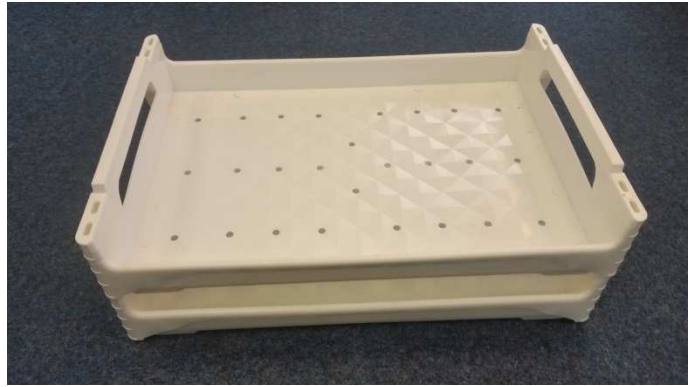

# EURO BOX

External dimensions : 664x448x130/110/55 mm

Internal dimensions : 617x416 mm

Weight: 1.543 kg

Material: PEHD

Packing:

- ✓ Option a: 100 units on a pallet 111x133x237 cm (20x5)  
22 pallets in a Normal truck – TOTAL = 2200 units
- ✓ Option b: 125 units on a pallet 111x133x280cm (25x5)  
24 pallets in a Combi truck – TOTAL = 3000 units