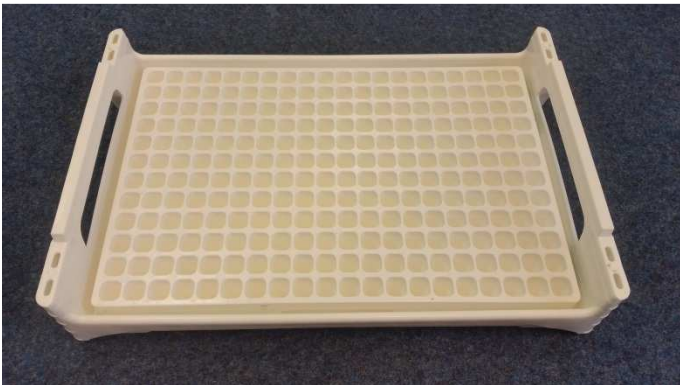

# EURO BOX

External dimensions : 664x448x130/110/55 mm

Internal dimensions : 617x416 mm

Weight: 1.543 kg

Material: PEHD

Packing:

- ✓ Option a: 100 units on a pallet 111x133x237 cm (20x5)  
22 pallets in a Normal truck – TOTAL = 2200 units
- ✓ Option b: 125 units on a pallet 111x133x280cm (25x5)  
24 pallets in a Combi truck – TOTAL = 3000 units